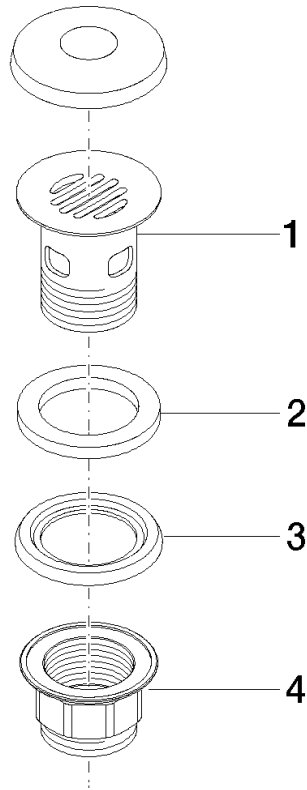

**Grated waste 1 1/4" - Durabronze (23kt Gold)**

IMO

10 105 970

**Only suitable for basins with an overflow.**

Only suitable for basins with an overflow.

Fits: IMO, LULU, MADISON, MEM, TARA, CL.1, LISSÉ, VAIA, META, CYO

	Durabronze (23kt Gold)	10 105 970-09
	Chrome	10 105 970-00
	Brushed Platinum	10 105 970-06
	Platinum	10 105 970-08
	Dark Chrome	10 105 970-19
	Light Gold	10 105 970-26
	Brushed Light Gold	10 105 970-27
	Brushed Durabronze (23kt Gold)	10 105 970-28
	Matte Black	10 105 970-33
	Brushed Bronze	10 105 970-42
	Brushed Champagne (22kt Gold)	10 105 970-46
	Champagne (22kt Gold)	10 105 970-47
	Brushed Chrome	10 105 970-93
	Brushed Dark Platinum	10 105 970-99

**Required miscellaneous**

**Washer NBR 70 39,0 x 29,0 x 2,0 mm -** 09 14 05 016 90

**Required miscellaneous**

**Pipe Ø 32 x 0,75 x 110 mm - Durabronze (23kt Gold)** 09 28 23 005-09

10 105 970

10 105 970

**Spare parts list**

No.	Item Number	Name	Quantity used	Delivery time
1	09 11 01 027-09	cup	1	60
2	09 14 05 039 90	seal	1	2
3	09 14 03 025 90	seal	1	2
4	09 23 10 020-09	nut	1	60