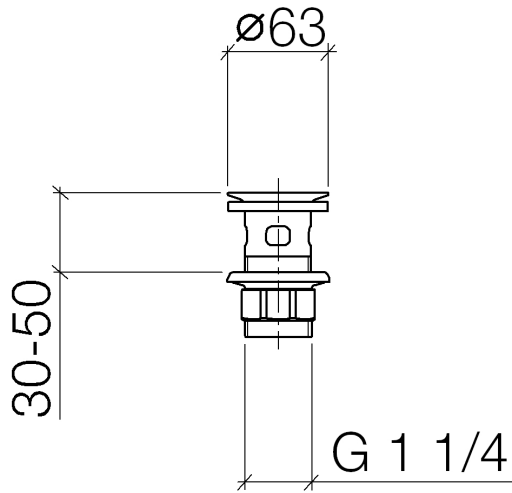

**Required miscellaneous**

**Washer NBR 70 39,0 x 29,0 x 2,0 mm -** 09 14 05 016 90

**Required miscellaneous**

**Pipe Ø 32 x 0,75 x 110 mm - Durabronze (23kt Gold)** 09 28 23 005-09

10 105 970

10 105 970

**Spare parts list**

No.	Item Number	Name	Quantity used	Delivery time
1	09 11 01 027-09	cup	1	60
2	09 14 05 039 90	seal	1	2
3	09 14 03 025 90	seal	1	2
4	09 23 10 020-09	nut	1	60